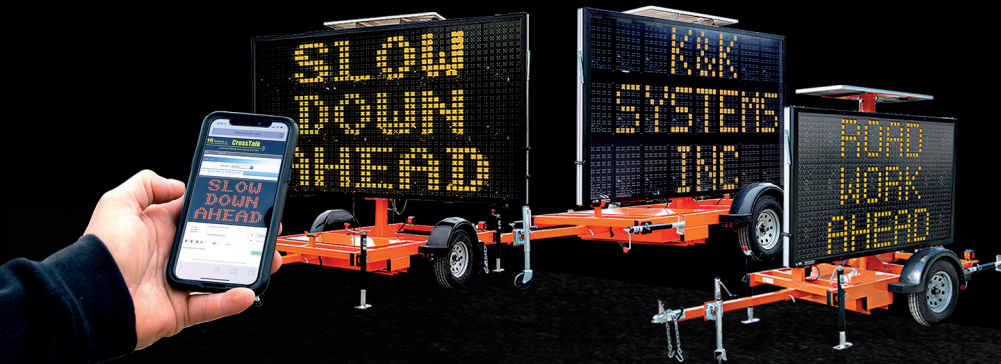

**SOLAR SIGN ALERT ADVANCED
WARNING SYSTEMS**
24/7 | SENSOR ACTIVATION
RADAR | HIGH WATER | REMOTE

SCHOOL ZONE SYSTEMS
TIMERS | CROSSTALK | CROSSLINK

The CrossTalk Smart Lighting Controller easily adapts to any system. On-board cellular technology provides a secure cloud server connection offering real-time access to one or one hundred signs with any cellular device. The CrossLink is a small, compact USB-connected antennae that allows access to the CrossTalk Controller within a close proximity without cellular service.

CROSSWALK SYSTEMS
RRFB | PUSH BUTTON
TOUCH-LESS IR BOLLARD
NIGHT VISION

IR BOLLARDS
FOR TOUCH-LESS
ACTIVATION

AVIATION SYSTEMS
MONITORING & LOGGING

Our Aviation LED Beacon Series provides monitoring efficiency and status reporting of aviation lighting anytime, anywhere. The CrossTalk's password protected, cloud-based software provides status logs on a single beacon or multiple beacons. If a failure occurs, the CrossTalk immediately sends a notification to the technician for minimal outage time.

**VEHICLE MOUNT
MESSAGE SIGN**
ONE-LINE | TWO-LINE
THREE-LINE

**TRAILER MOUNT
MESSAGE SIGN**
WIRELESS | BLUETOOTH
ON-BOARD KEYBOARD

Various sizes available with hydraulic and winch type trailers. Character heights are available in 10", 12", and 18". Our full matrix designs are capable of displaying MUTCD graphics and arrow functions. All units arrive completely setup and ready for use. Solar powered LED panels to display alphanumeric text and full matrix graphics brightly day or night in any weather. Wireless and bluetooth programming options available.