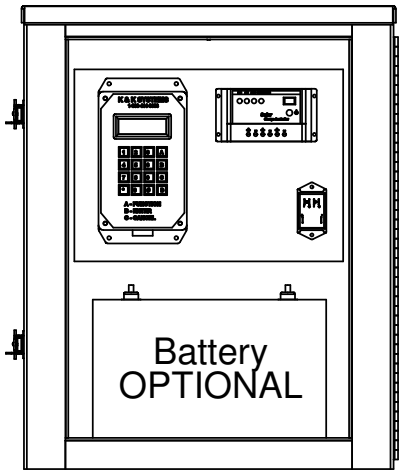

Solar Panel & Mounting Bracket

Surface Of Solar Panel Must Face South

360° Solar Mounting Stub

Control Cabinet

(1)

(2)
(3)

Sign OPTIONAL

Cutaway

6" Wood Post
(NOT INCLUDED)

Check Local Codes
For All Measurements

Recommended 84"

Ground Level

More support documents
are located on this products
web page listed under:
"View Support Documents"

K&K SYSTEMS, INC.

687 PALMETTO ROAD
TUPELO, MS 38801
888-414-3003
www.k-systems.com

MODEL NO: 110-D8 Stacked Heads

SHEET NO: Wood Post

DATE: 8/6/2011

Recommended Hardware (NOT INCLUDED)

ITEM	PART NO.	DESCRIPTION	QTY.
1	(6" Post) 5/16 X7½ HB	5/16" X 7½" Hex Head Bolt	9
2	5/16 FW	5/16" Flat Washer	18
3	5/16 LN	5/16" Nylon Lock Nut	9

PROPRIETARY AND CONFIDENTIAL

INFORMATION CONTAINED IN THIS DRAWING IS THE SOLE PROPERTY OF K&K SYSTEMS. REPRODUCTION IN PART OR AS A WHOLE WITHOUT THE WRITTEN PERMISSION OF K&K SYSTEMS IS PROHIBITED.