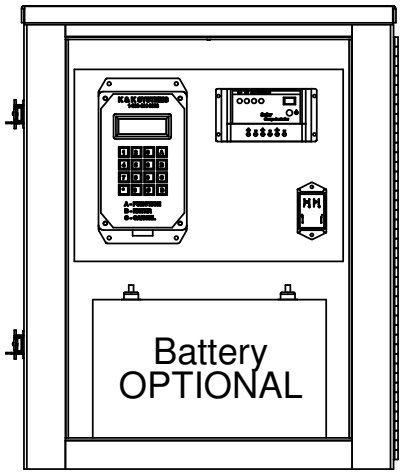

Solar Panel & Mounting Bracket

Surface Of Solar Panel Must Face South

360° Solar Mounting Stub

Control Cabinet

(1)

(2)

(3)

Sign OPTIONAL

Cutaway

6" Wood Post
(NOT INCLUDED)

Check Local Codes
For All Measurements

Recommended 84"

Ground Level

More support documents
are located on this products
web page listed under:
"View Support Documents"

K&K SYSTEMS, INC.

687 PALMETTO ROAD
TUPELO, MS 38801
888-414-3003
www.k-systems.com

MODEL NO: 112-D12 Stacked Heads

SHEET NO: Wood Post

DATE: 8/6/2011

Recommended Hardware (NOT INCLUDED)

ITEM	PART NO.	DESCRIPTION	QTY.
1	(6" Post) 5/16 X7½ HB	5/16" X 7½" Hex Head Bolt	9
2	5/16 FW	5/16" Flat Washer	18
3	5/16 LN	5/16" Nylon Lock Nut	9

PROPRIETARY AND CONFIDENTIAL

INFORMATION CONTAINED IN THIS DRAWING IS THE SOLE PROPERTY OF K&K SYSTEMS. REPRODUCTION IN PART OR AS A WHOLE WITHOUT THE WRITTEN PERMISSION OF K&K SYSTEMS IS PROHIBITED.