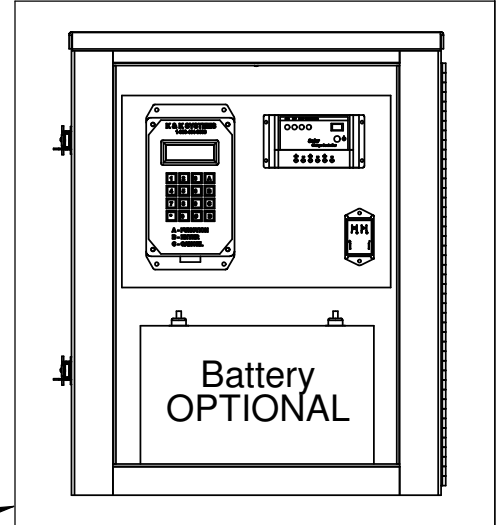

Solar Panel & Mounting Bracket

Surface Of Solar Panel Must Face South

360° Solar Mounting Stub

Control Cabinet

(1)

(3)

(2)

Sign OPTIONAL

Cutaway

6" Wood Post
(NOT INCLUDED)

Check Local Codes
For All Measurements

Recommended 84"

Ground Level

More support documents
are located on this products
web page listed under:
"View Support Documents"

K&K SYSTEMS, INC.

687 PALMETTO ROAD
TUPELO, MS 38801
888-414-3003
www.k-systems.com

MODEL NO: 112-S12 Single Head

SHEET NO: Wood Post

DATE: 8/12/2011

Recommended Hardware (NOT INCLUDED)

ITEM	PART NO.	DESCRIPTION	QTY.
1	(6" Post) 5/16 X7½ HB	5/16" X 7½" Hex Head Bolt	7
2	5/16 FW	5/16" Flat Washer	14
3	5/16 LN	5/16" Nylon Lock Nut	7

PROPRIETARY AND CONFIDENTIAL

INFORMATION CONTAINED IN THIS DRAWING IS THE SOLE PROPERTY OF K&K SYSTEMS. REPRODUCTION IN PART OR AS A WHOLE WITHOUT THE WRITTEN PERMISSION OF K&K SYSTEMS IS PROHIBITED.